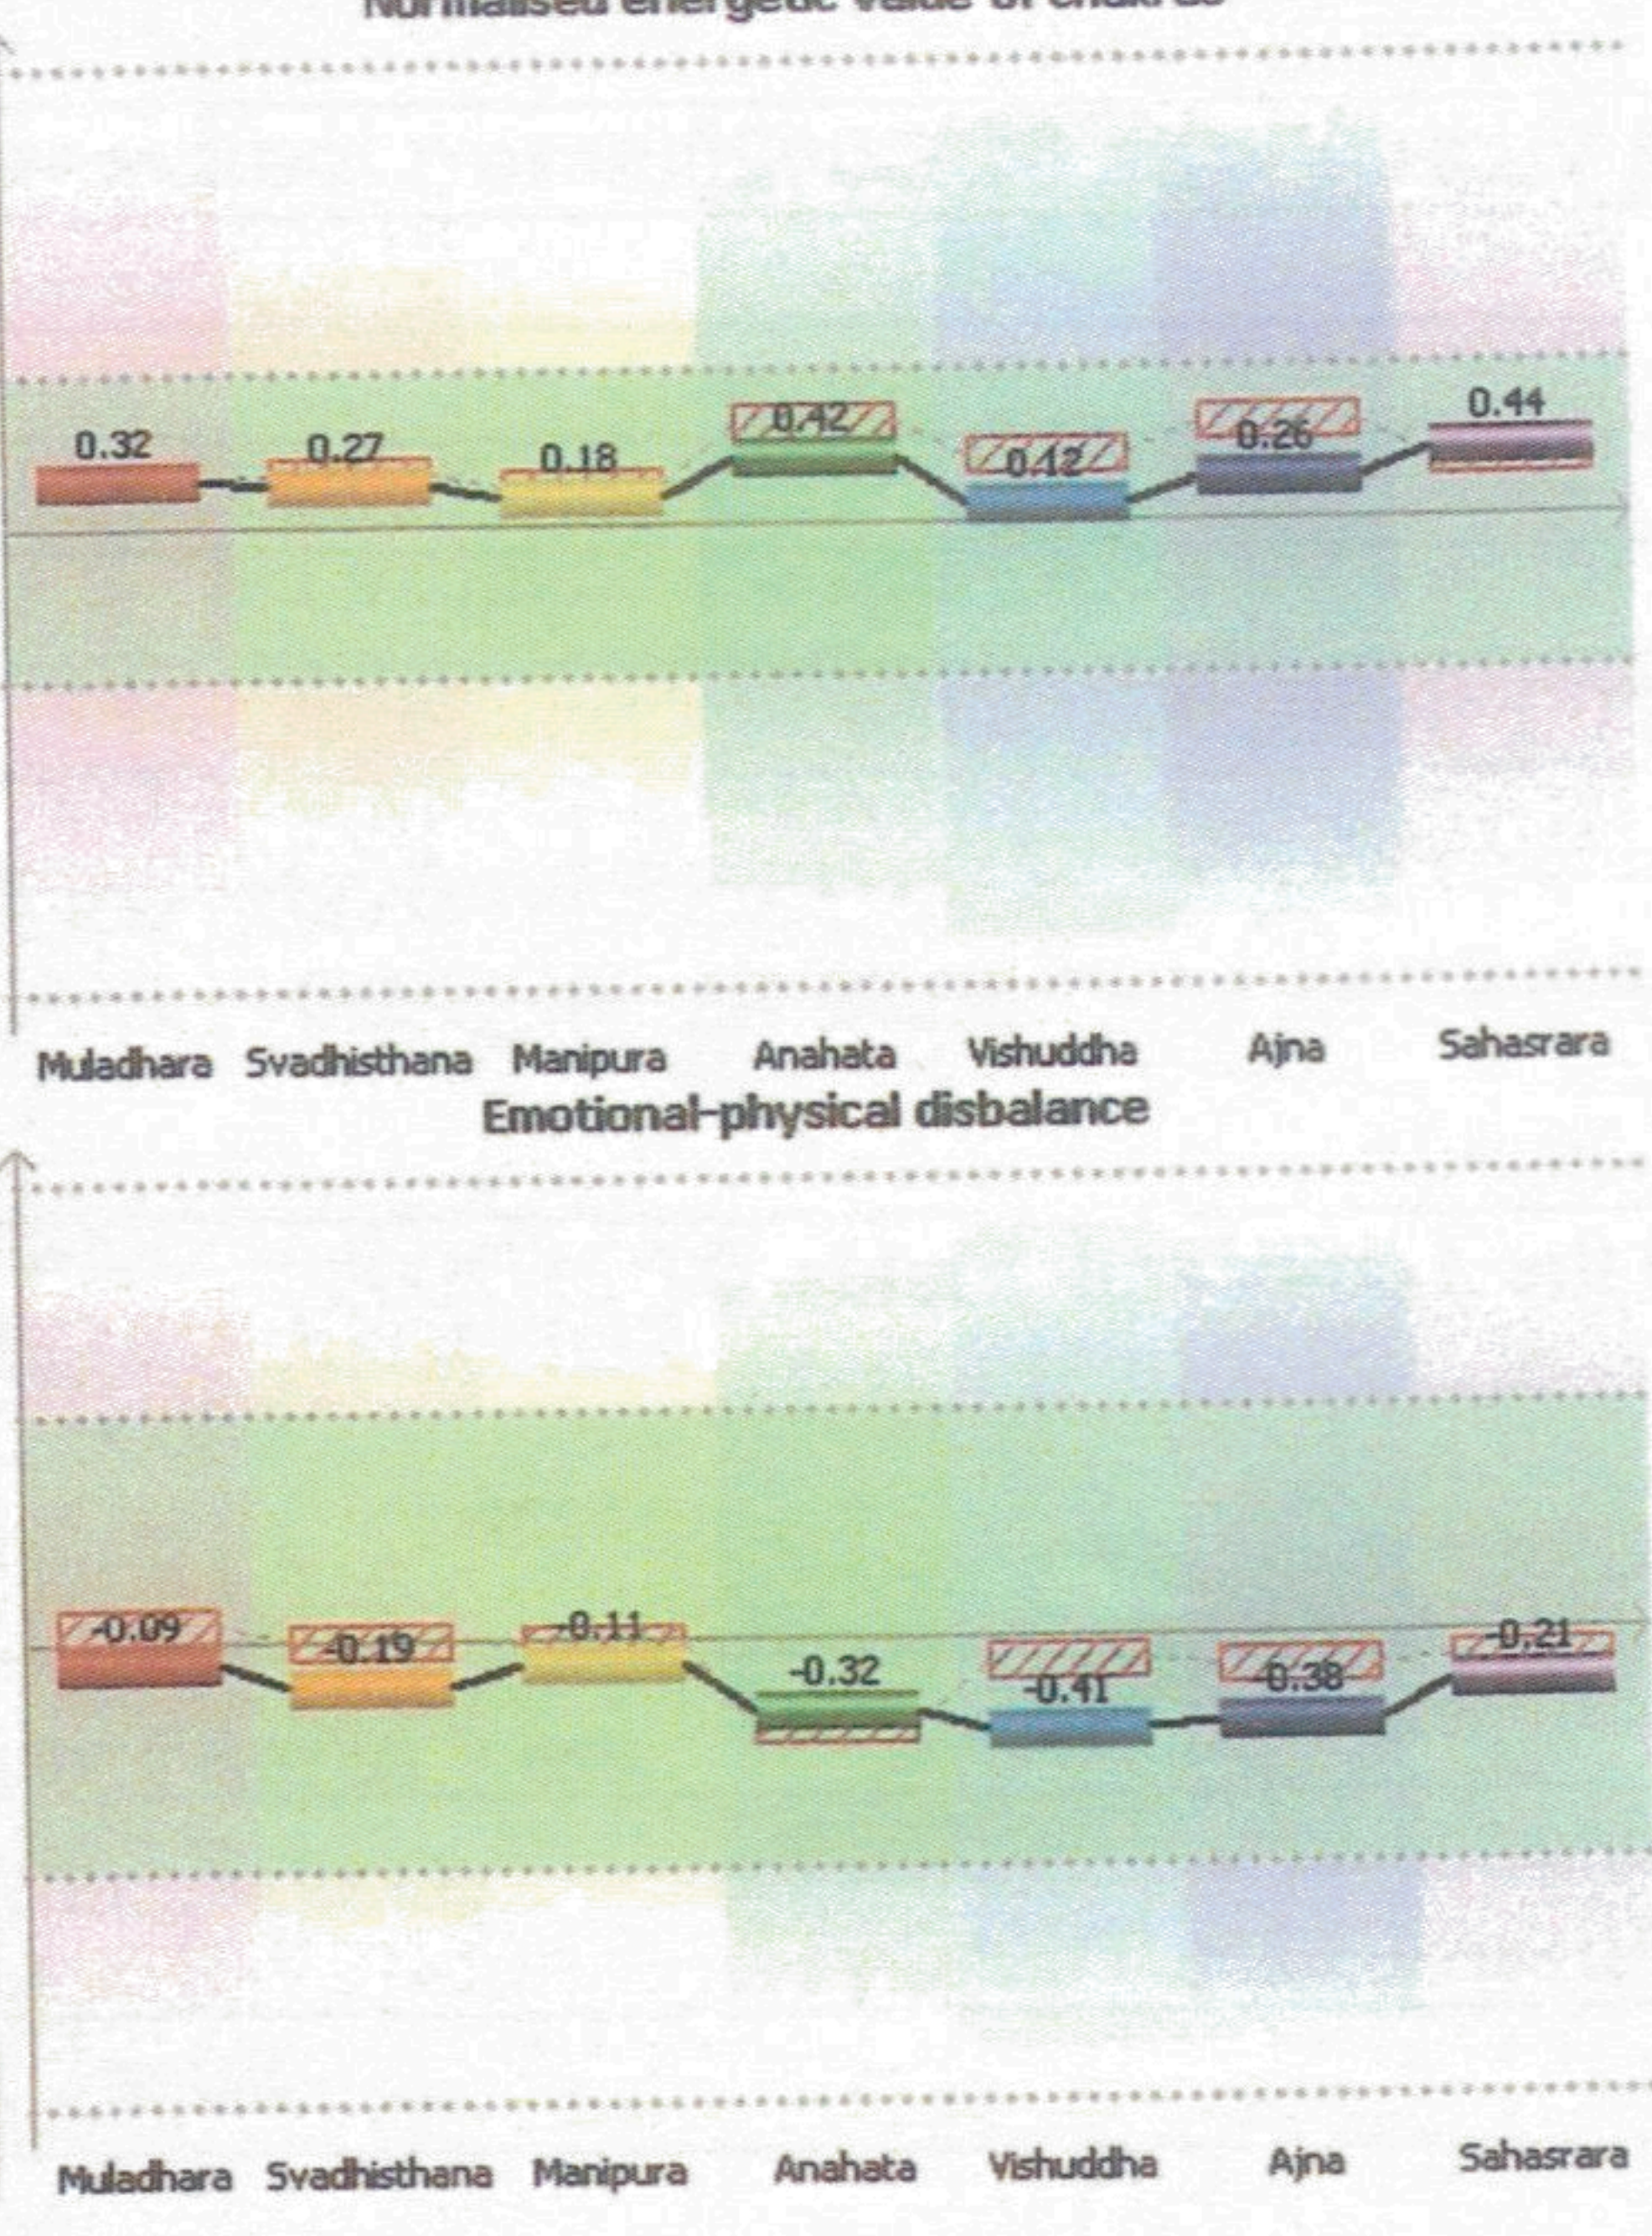

GDV Virtual Chakra

Normalised energetic value of chakras

Numerical data on the graphics is for:
Subject 1(1) - Capture 1 - GDV-images without filter

© Kirilionics Technologies International

GDV Virtual Chakra

Normalised energetic value of chakras

Numerical data on the graphics is for:
Subject 1 - Capture 1 - GDV-images without filter

© Kirilionics Technologies International